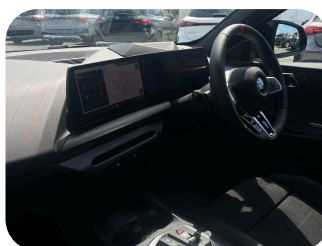

## BMW 1 Series Hatchback

M135 xDrive 5dr Step Auto  
[Tech+/Pro Pack]

# £30,995

Year: 2025  
Mileage: 1,925  
Colour: Black Sapphire  
Gears: Auto  
Fuel: Petrol  
Engine: 2.0L

✓ **Comprehensive 110-Point Workshop Check**

Carried out by our fully trained technicians

✓ **Recall check**